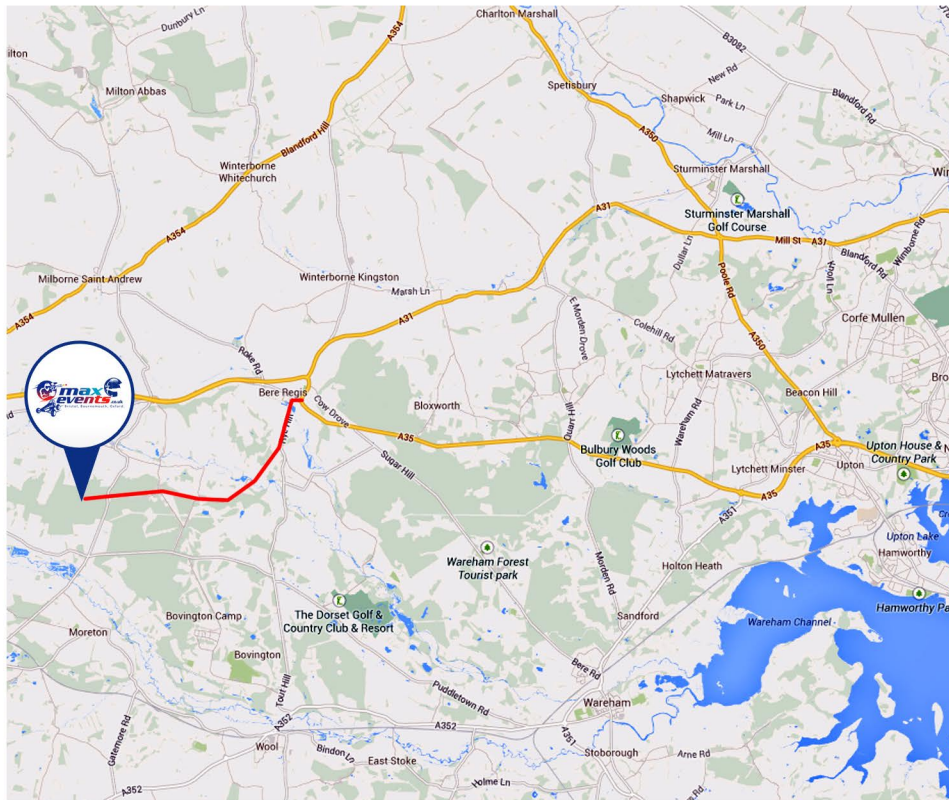

DIRECTIONS TO MAX EVENTS BOURNEMOUTH

Contact number on the day **07789 988881**

General Information

Max Events Bournemouth doesn't have an exact postcode, so please use **BH20 7LP** and follow the directions at bottom of page titled 'From Bere Regis'.

Alternatively head to **Bere Regis**.

Once in Bere Regis, follow the directions at bottom of page titled 'From Bere Regis'.

To Bere Regis

From Bournemouth town centre (17 miles)

Follow the A 338 towards Poole

Pick up and follow A35 towards Dorchester

Bere Regis is sign posted

From M3 M27 towards Bournemouth (Ringwood) (22 miles)

Follow the A31 towards the West and Dorchester

Stay on the A 31 until the Bere Regis signs are picked up

From Bere Regis

Bear left up Rye Hill

Turn Right just after Rye Hill Farm shop (BH20 7LP) on your left ½ way up the hill - this is a B road please drive safely!! (Yearlings drove)

Drive for approximately 3 miles until you reach a cross roads (with the B3390)