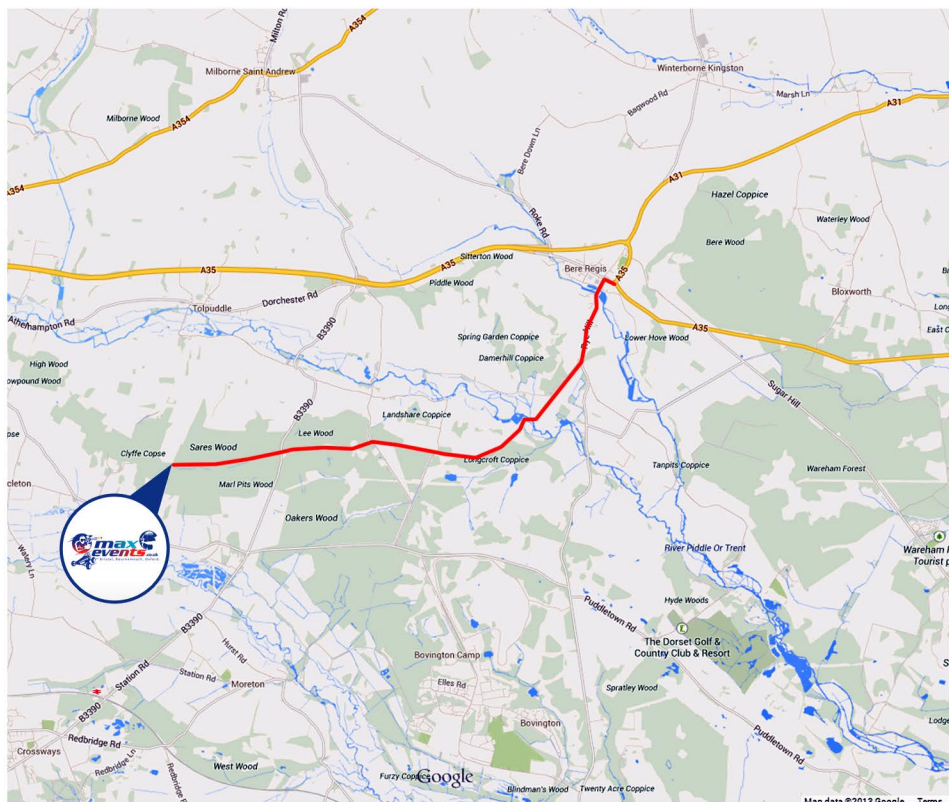

DIRECTIONS TO MAX EVENTS BOURNEMOUTH

Contact number on the day **07789 988881**

General Information

Max Events Bournemouth doesn't have an exact postcode, so please use **BH20 7LP** and follow the directions at bottom of page titled 'From Bere Regis'.

Alternatively head to **Bere Regis**.

Once in Bere Regis, follow the directions at bottom of page titled 'From Bere Regis'.

To Bere Regis

From Bournemouth town centre (17 miles)

Follow the A 338 towards Poole

Pick up and follow A35 towards Dorchester

Bere Regis is sign posted

From M3 M27 towards Bournemouth (Ringwood) (22 miles)

Follow the A31 towards the West and Dorchester

Stay on the A 31 until the Bere Regis signs are picked up

From Bere Regis

Bear left up Rye Hill

Turn Right just after Rye Hill Farm shop (BH20 7LP) on your left ½ way up the hill - this is a B road please drive safely!! (Yearlings drove)

Drive for approximately 3 miles until you reach a cross roads (with the B3390)