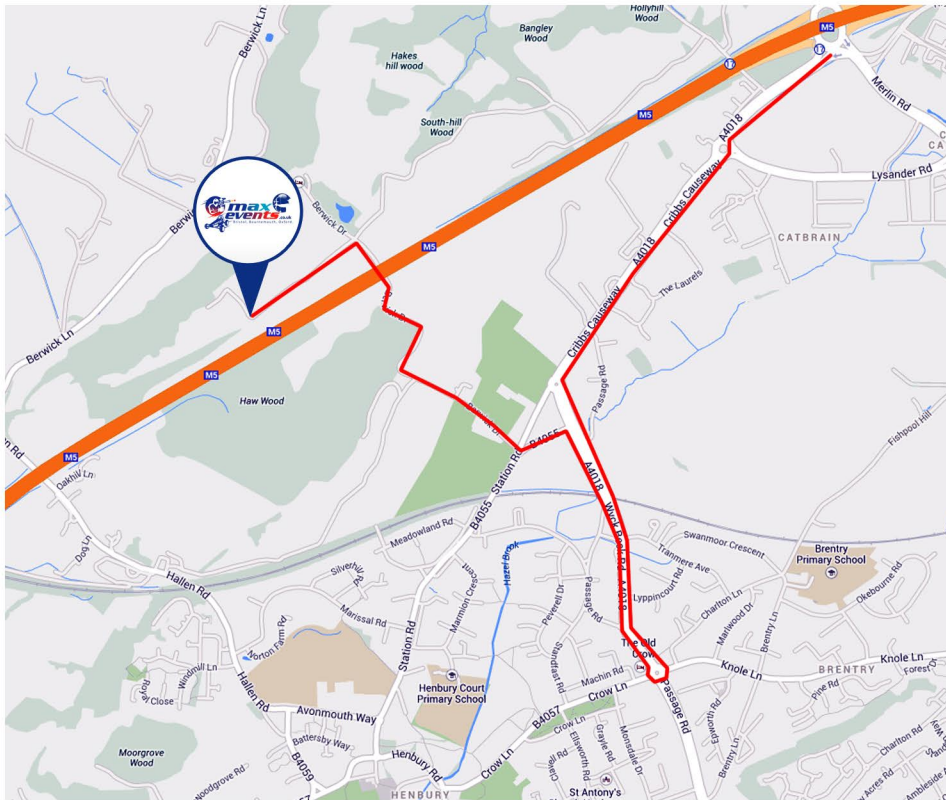

DIRECTIONS TO MAX EVENTS BRISTOL

Contact number on the day **07789 988882**