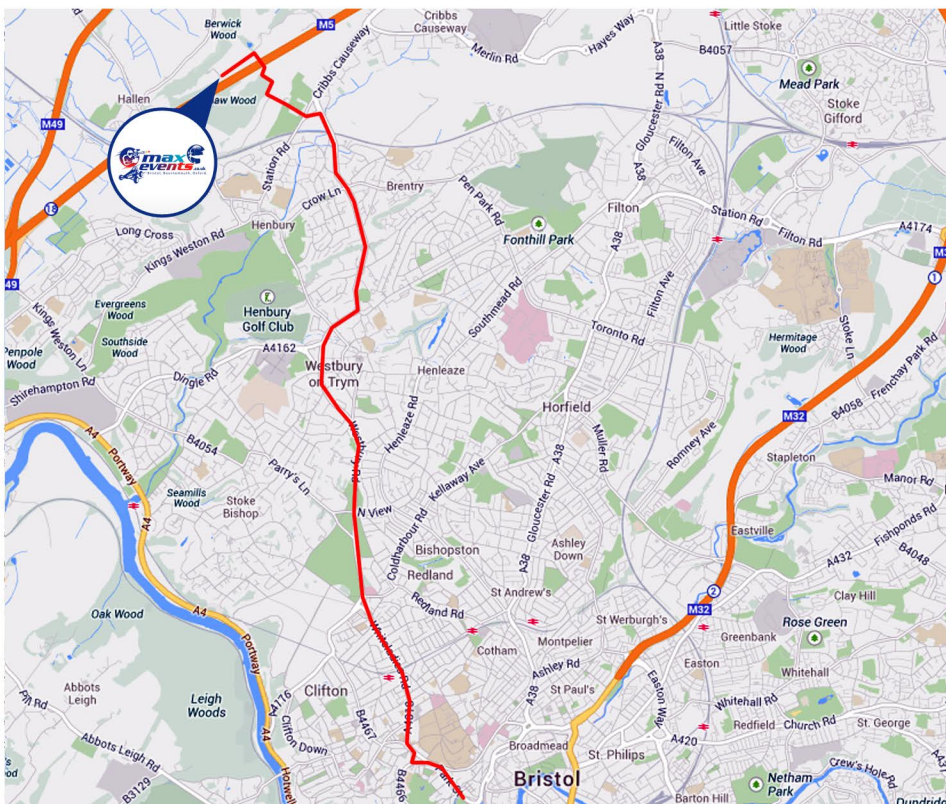

★ Both

Keep following dual carriageway. Before the roundabout, take left along lane, sign posted for Clifton Rugby Club.

Stay in the right hand lane and at the junction go straight across into Axa Sun Life Sports and social ground.

Take the private road to the right.

Follow over the motorway bridge and turn left and follow lane into car park.