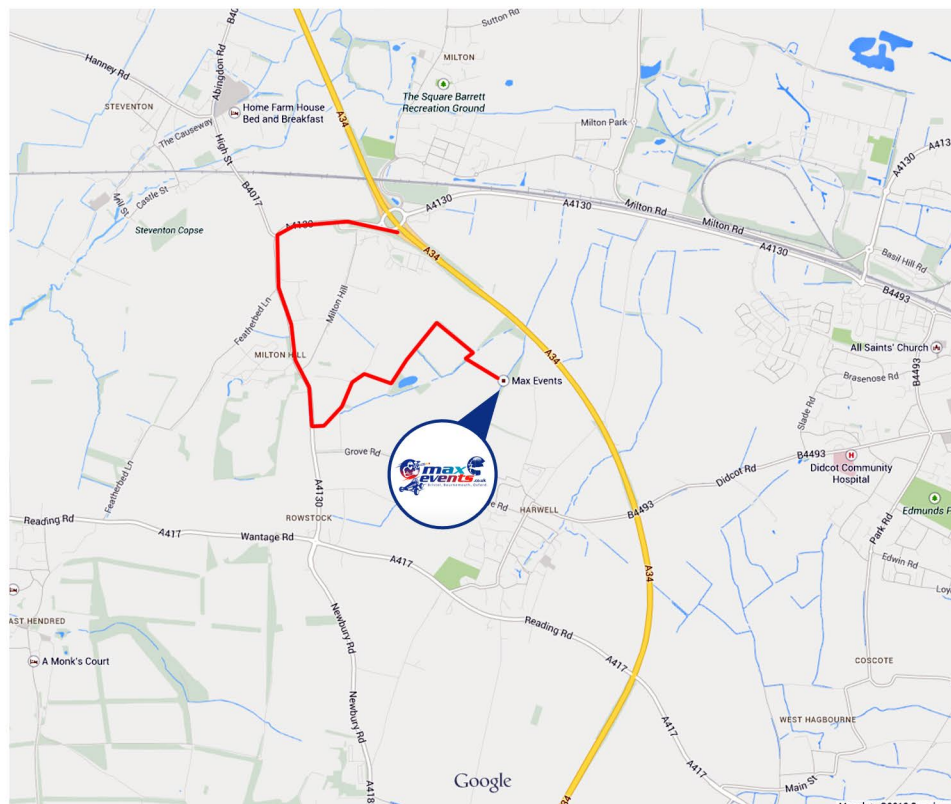

## From M4

Exit at Junction 13 and take the A34 to Oxford.

Exit at the A4130 (Milton Interchange) Junction and take the 1st Exit.

Follow the A4130 signposted Wantage for approximately 1 mile, through 1 set of traffic lights.

Approximately 200 meters after the pack Horse pub turn left in to grove farm.

The turning for Max Events is located opposite to the Pack Horse pub.

Once you have entered Grove Farm follow signs for Max Events for approximately half a mile.

## From M40

Exit M40 at Junction 9, and take the A34 to Newbury.

Exit at the A4130 (Milton Interchange) Junction, take the 4th Exit.

Follow the A4130 signposted Wantage for approximately 1 mile, through 1 set of traffic lights.