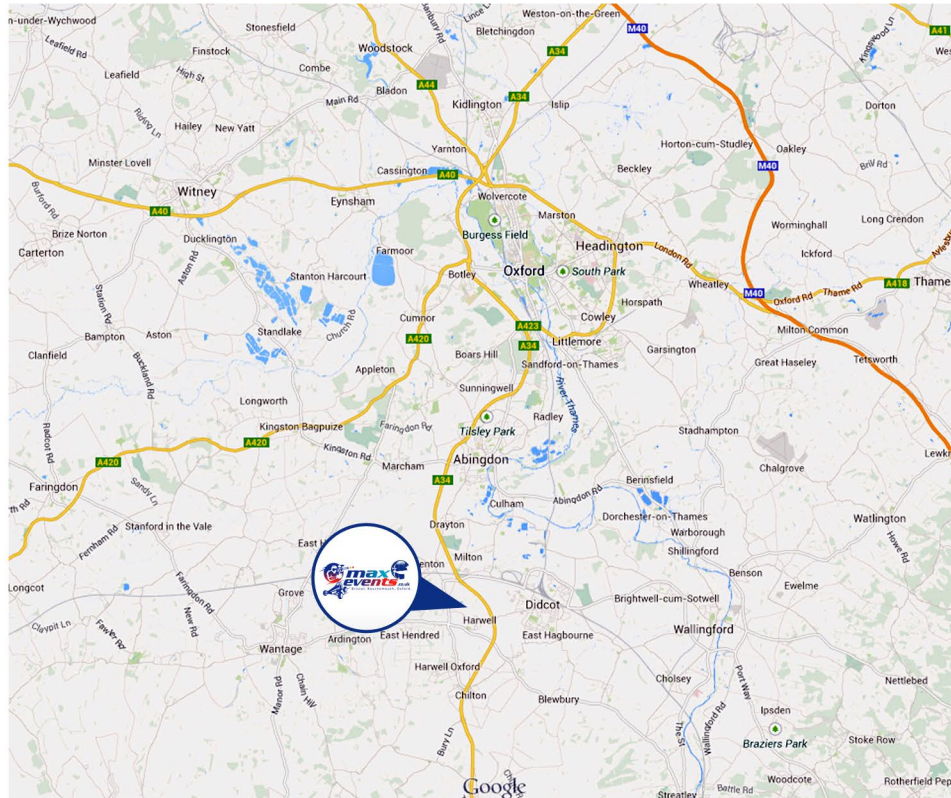

## From M4

Exit at Junction 13 and take the A34 to Oxford.

Exit at the A4130 (Milton Interchange) Junction and take the 1st Exit.

Follow the A4130 signposted Wantage for approximately 1 mile, through 1 set of traffic lights.

Approximately 200 meters after the pack Horse pub turn left in to grove farm.

The turning for Max Events is located opposite to the Pack Horse pub.

Once you have entered Grove Farm follow signs for Max Events for approximately half a mile.

## From M40

Exit M40 at Junction 9, and take the A34 to Newbury.

Exit at the A4130 (Milton Interchange) Junction, take the 4th Exit.

Follow the A4130 signposted Wantage for approximately 1 mile, through 1 set of traffic lights.